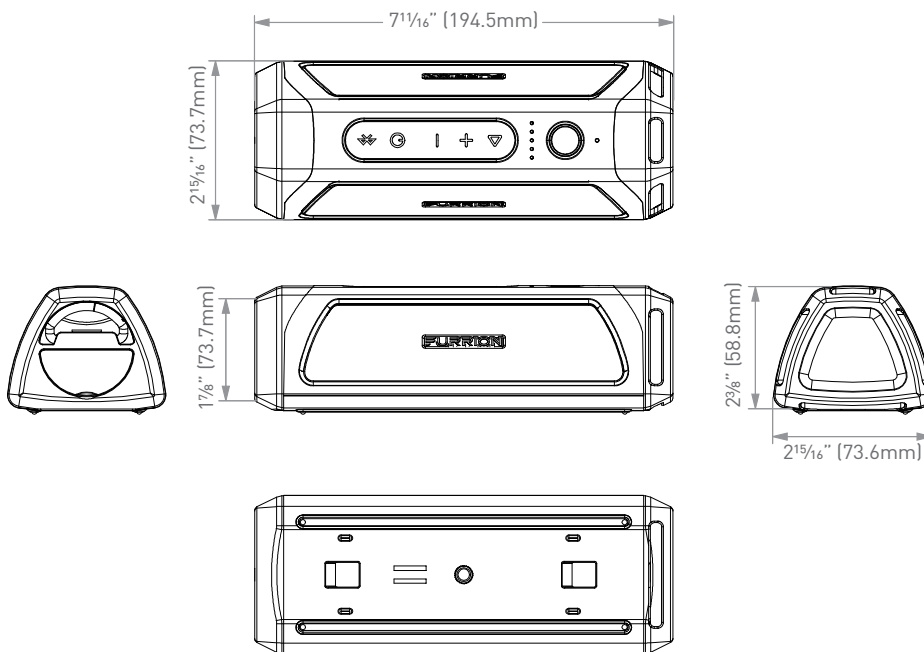

WORKS WITH
SIRI® / GOOGLE NOW™

SOS
MORSE

UP TO 15hrs

CONNECT
2 SPEAKERS

FBS012N | PORTABLE BLUETOOTH SPEAKER

Portable Bluetooth Speaker

Specifications (Bluetooth Speaker)

Speaker Driver	2 x 39mm + 2 x passive radiator
Rated Power	2 x 10W RMS
Signal To Noise Ratio	≥ 80dB
System Total Harmonic Distortion	≤ 1%
Bluetooth Version	4.1
Support	AVRCP 1.4, A2DP V1.2, HFP V1.6
Bluetooth Range	10m
Operation Temperature Range	-10 °C to 45 °C
Battery Capacity	7.4v/1800mAh
Torch Light Effect	Focus
Torch Light Standard	≥ 500 Lumens
Waterproof Level	IPX 7
Playtime	Up to 15 hours (playtime can vary depending on volume level and audio content)
Bluetooth Transmitter Frequency Range	2.4GHz (2.402-2.480GHz)
Bluetooth Transmitter Power	≤ 3.88dBm

AV Inputs & Outputs

Charge In	DC5V/1A, DC12V/1A
USB Charging Out	DC5V/1A
Speaker Phone	✓
NFC	✓
SOS Light Effect	✓

Specifications (Charging Base)

USB Port Out	DC5V/2.1A, DC5V/1A
Charge Out	DC12V/1A
Charger Base Source	DC12V/3A